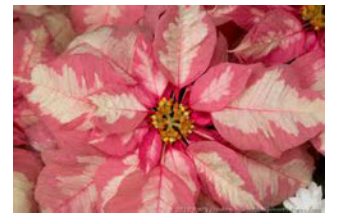

Maroon

Monet

Red Glitter

Shimmer Surprise

Sparkling Punch

Strawberries & Cream

TAPESTRY

White Glitter